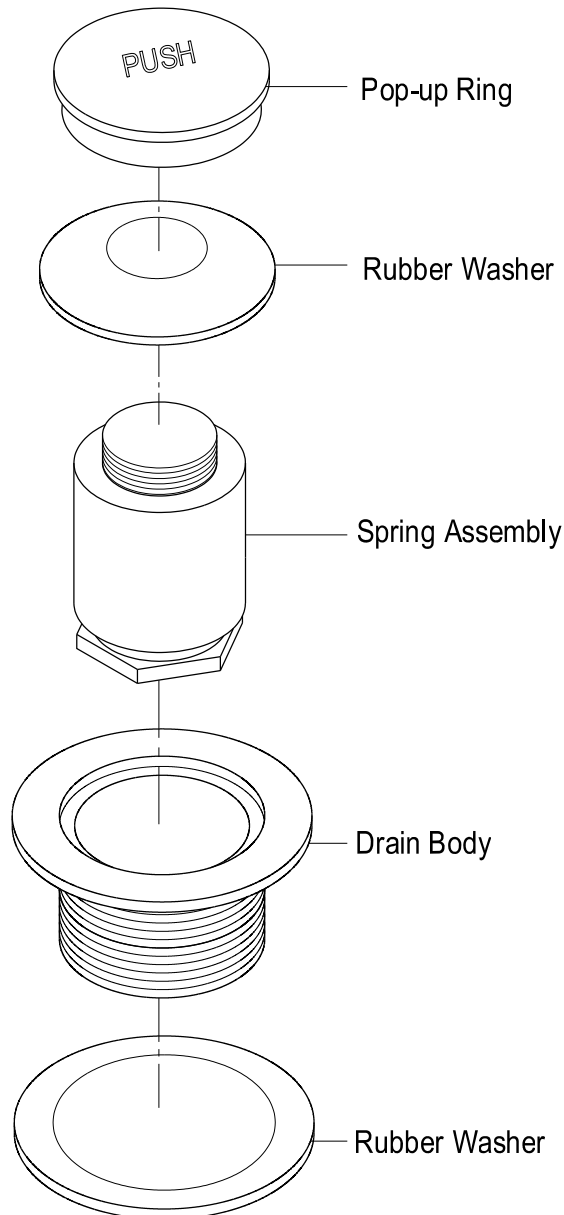

KINGSTON BRASS

THE TRADITION OF FINE BRASS

Installation Instructions For Use With KB's Tip Toe Drain

NOTE: USE TEFLON TAPE ON ALL THREADED CONNECTIONS

www.kingstonbrass.com

TOLL-FREE CUSTOMER SERVICE: 1-877-2-KBRASS